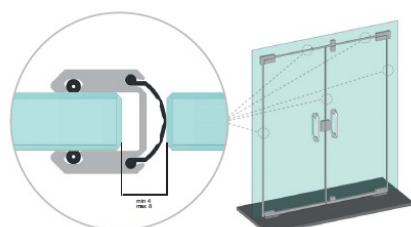

PRODUCT SHEET

Description:

Glass Sealing Frame System, Alu Brushed, 3000mm, 12mm Glass

Item number:

15.22.675-0

Units	Box	Carton	HS Code	Barcode
Pcs.	1	10	8302415000	
				5704866457521

SISO A/S

Mileparken 11
DK-2740 Skovlunde
Denmark
VAT: DK 24786013