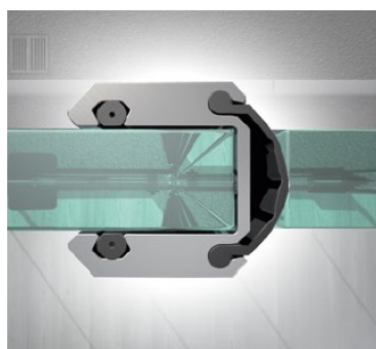

PRODUCT SHEET

Description:

Glass Sealing Frame System, Alu Brushed, 3000mm, 12mm Glass

Item number:

15.22.675-0

Units	Box	Carton	HS Code	Barcode
Pcs.	1	10	8302415000	
				5704866457521

SISO A/S

Mileparken 11
DK-2740 Skovlunde
Denmark
VAT: DK 24786013